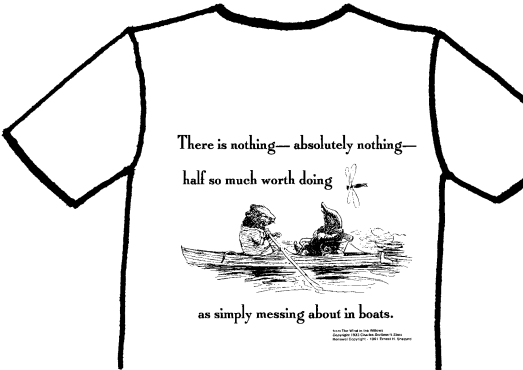

TM

Simply Messing About In Boats

Shirts & Tote Bags

301-589-9391 www.messingabout.com

"There is nothing— absolutely nothing— half so much worth doing as simply messing about in boats." That's what Ratty said to Mole in Kenneth Grahame's beloved classic, *The Wind in the Willows*. The Design Works has celebrated Ratty's notion since 1980 with our **Simply Messing About In Boats** shirts and bags. Our designs are loved worldwide, by young and old, from boat bums to royalty. Join us in expressing Ratty's sentiment to the world!

9" x 8" design printed on front with two color silk-screen.

Shirts & Totes		
Short Sleeve T-shirt Color: natural	100% heavyweight preshrunk cotton, 6 oz. Adult sizes: S, M, L, XL XX add \$3.00 Youth sizes: M (10/12)	\$23.00
Long Sleeve T-shirt Color: natural	100% heavyweight preshrunk cotton, 6 oz. Adult sizes: M, L, XL	\$28.00
Sweatshirt Color: birch gray	50/50 heavyweight. blend, 9 oz. Adult sizes: L, XL	\$32.00
Canvas Tote Bag Color: natural	100% 10 oz cotton canvas Size: 18w x 15h x 5 open	\$25.00

Our shirts and tote bags feature Ratty's well known quote from *The Wind in the Willows* with one of Ernest H. Shepard's original illustrations for the book.

Ordering instructions - over

Ordering Information...